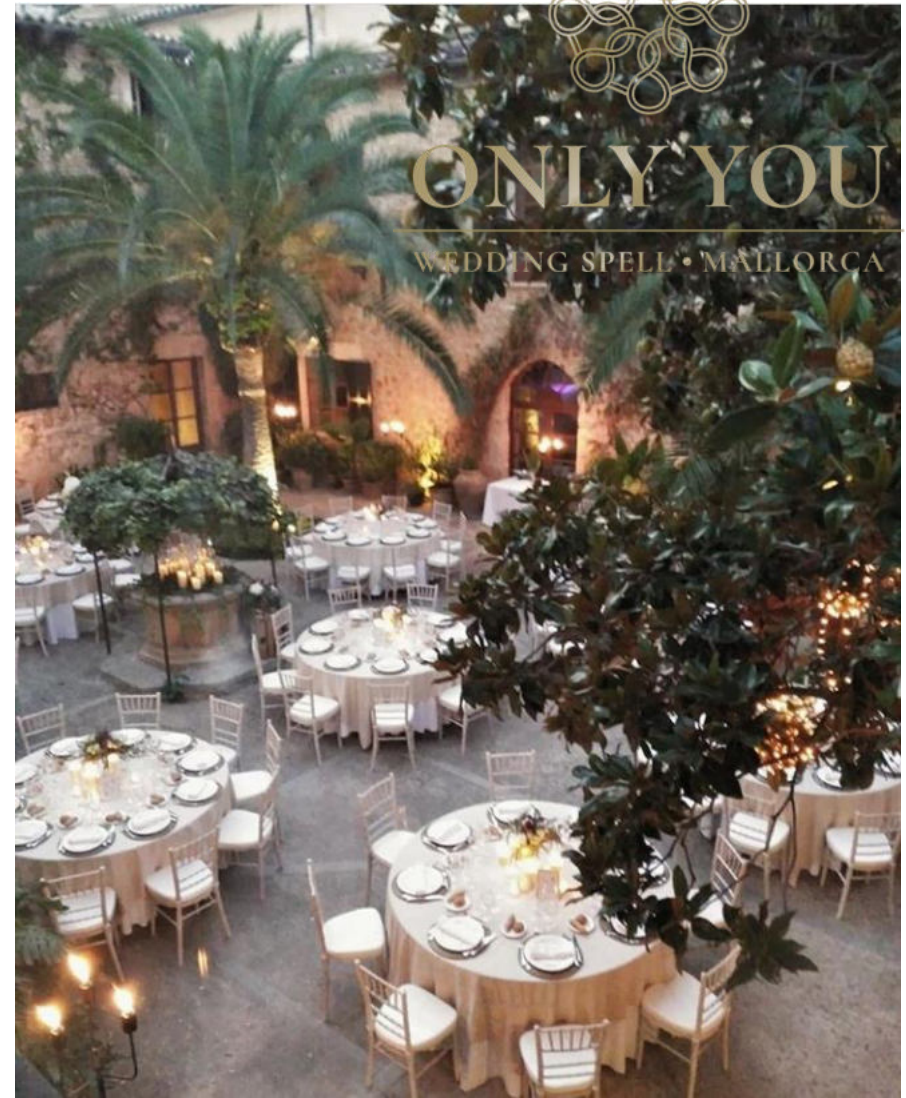

CAPACITY: Up to 200 outdoor / 700 indoor

ONLY  YOU

LOCATION N°: OY 053

TYPE: Event-Finca

ZONE: Palma Area

CAPACITY: Up to 200 outdoor / 700 indoor

ONLY YOU
WEDDING SPELL • MALLORCA

ONLY YOU