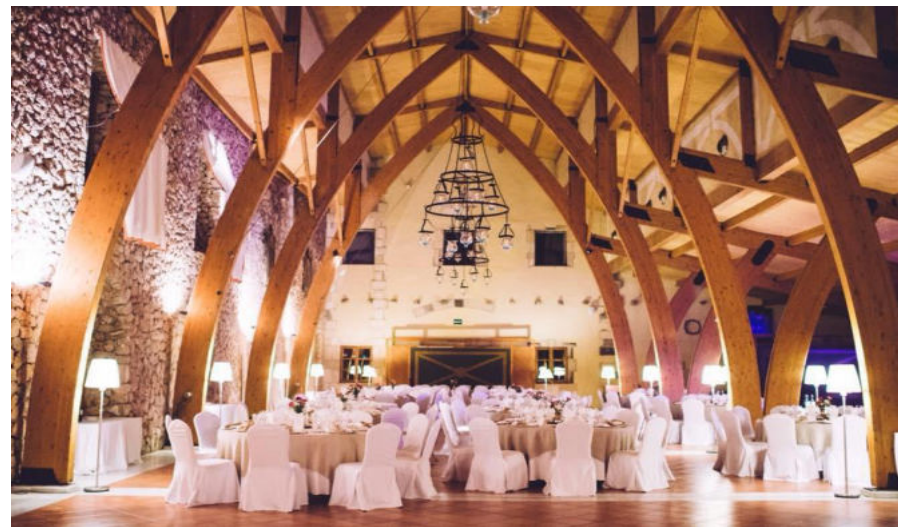

LOCATION N°: OY 053

TYPE: Event-Finca

ZONE: Center

CAPACITY: Up to 200 outdoor / 700 indoor

ONLY  YOU

LOCATION N°: OY 053

TYPE: Event-Finca

ZONE: Palma Area