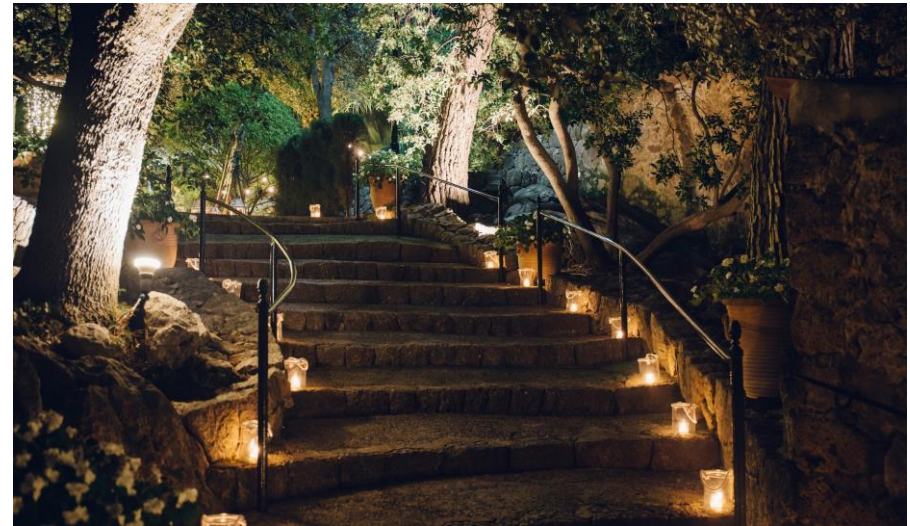

LOCATION N°: OY 016

TYPE: Finca

ZONE: West

CAPACITY: Up to 200 outdoor

ONLY  YOU

LOCATION N°: OY 016

TYPE: Finca

ZONE: West

CAPACITY: Up to 200 outdoor

ONLY  YOU

LOCATION N°: OY 016

TYPE: Finca

ZONE: West

CAPACITY: Up to 200 outdoor

ONLY  YOU

LOCATION N°: OY 016

TYPE: Finca

ZONE: West

CAPACITY: Up to 200 outdoor