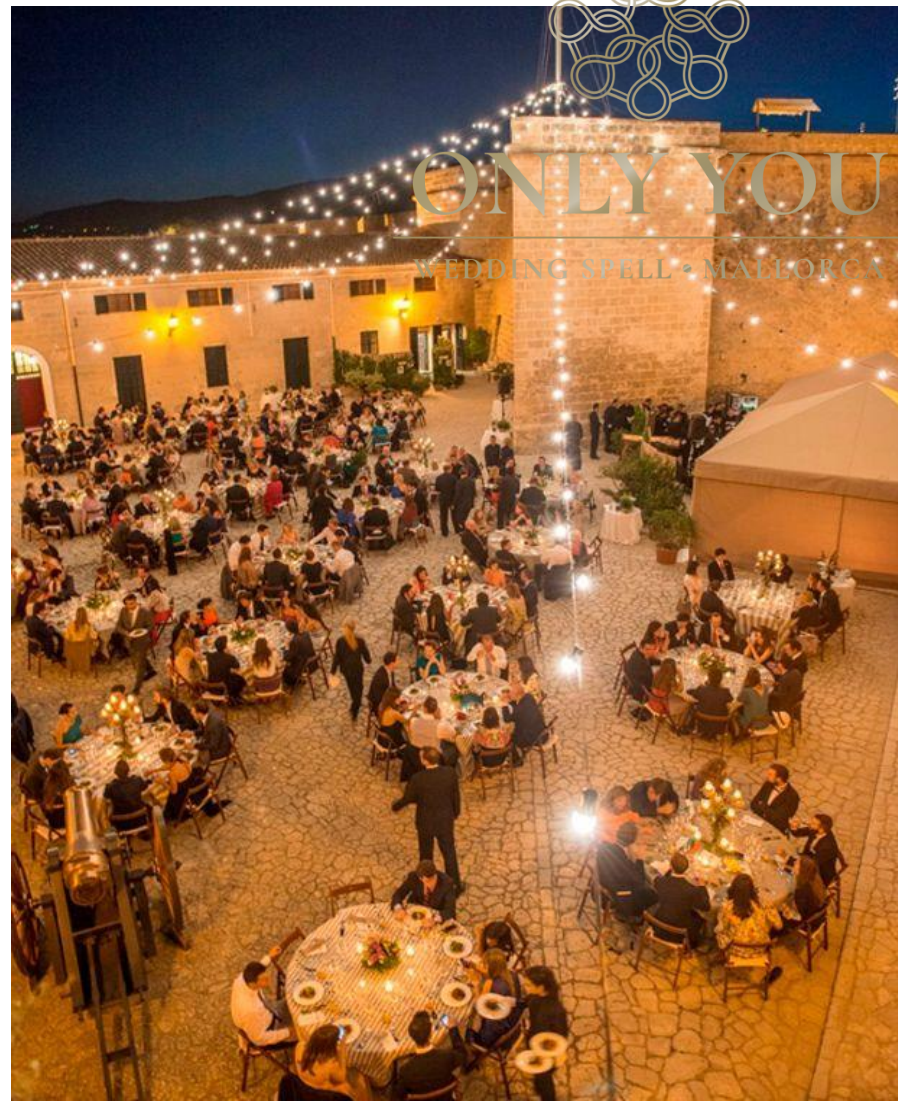

ONLY YOU
WEDDING SPELL • MALLORCA

ONLY YOU

LOCATION N°: OY 075

TYPE: Fortress

ZONE: Palma

CAPACITY: Outdoor up to 300 Pax