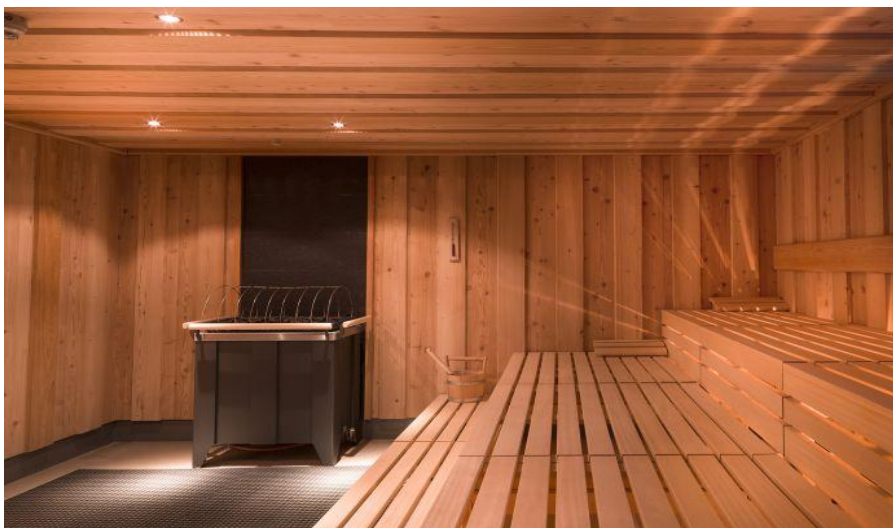

TYPE: Resort

ZONE: North East

CAPACITY: up to 100 Pax (150 Pax indoor)

ONLY  YOU

LOCATION N°: OY 003

TYPE: Resort

ZONE: North East

CAPACITY: up to 100 Pax (150 Pax indoor)