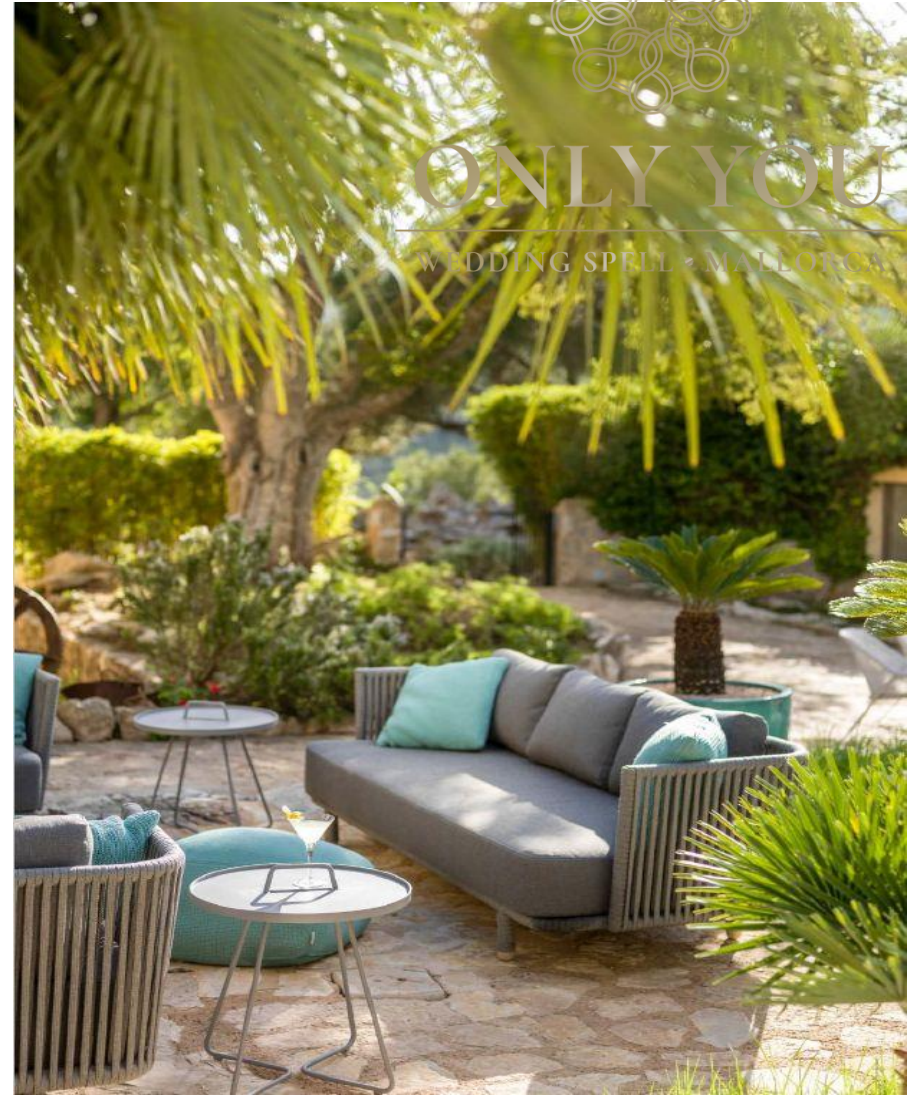

ONLY YOU

WEDDING SPELL • MALLORCA

ONLY  YOU

LOCATION N°: OY 003

TYPE: Resort

ZONE: North East

CAPACITY: up to 100 Pax (150 Pax indoor)

ONLY YOU
WEDDING SPELL • MALLORCA

ONLY  YOU

LOCATION N°: OY 003

TYPE: Resort

ZONE: North East

CAPACITY: up to 100 Pax (150 Pax indoor)

ONLY YOU

WEDDING SPELL • MALLORCA

ONLY  YOU