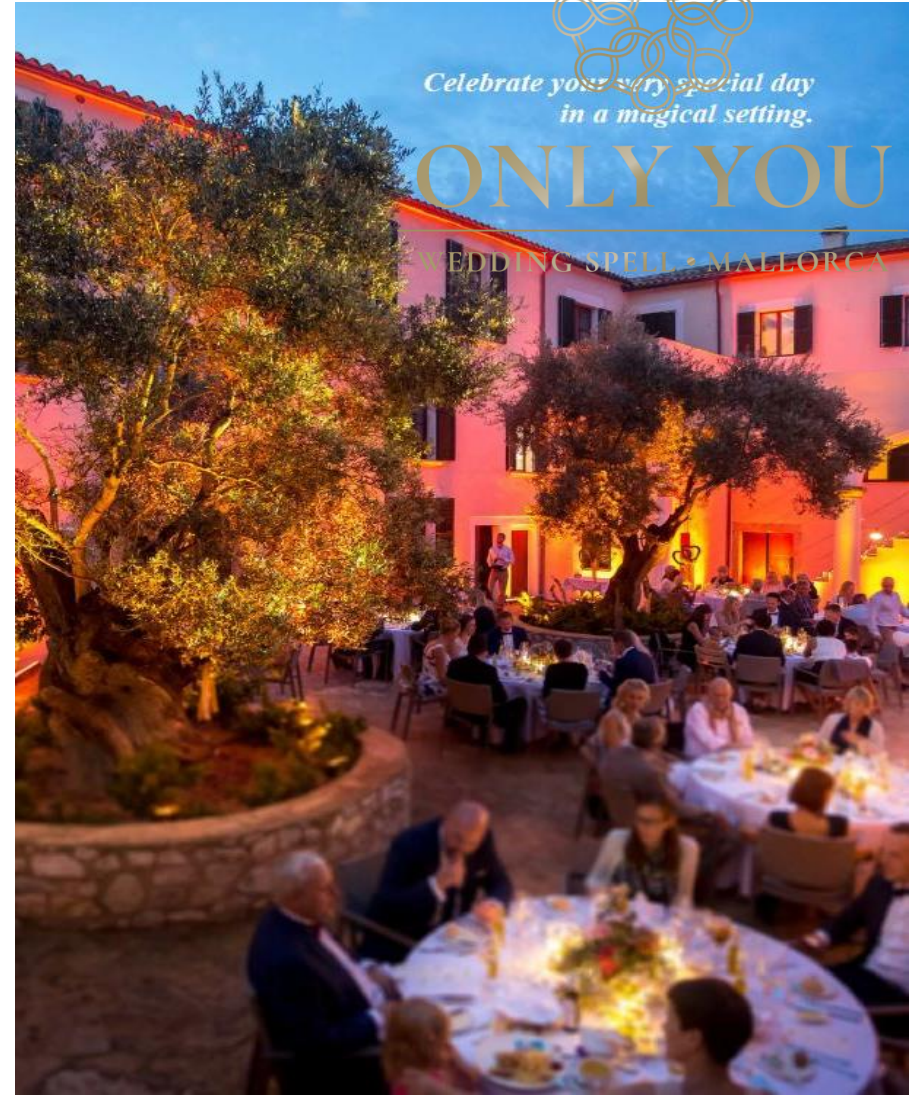

CAPACITY: up to 100 Pax (150 Pax indoor)

ONLY YOU
WEDDING SPECIAL MALLORCA

ONLY  YOU

LOCATION N°: OY 003

TYPE: Resort

ZONE: North East

CAPACITY: up to 100 Pax (150 Pax indoor)

*Celebrate your very special day
in a magical setting.*