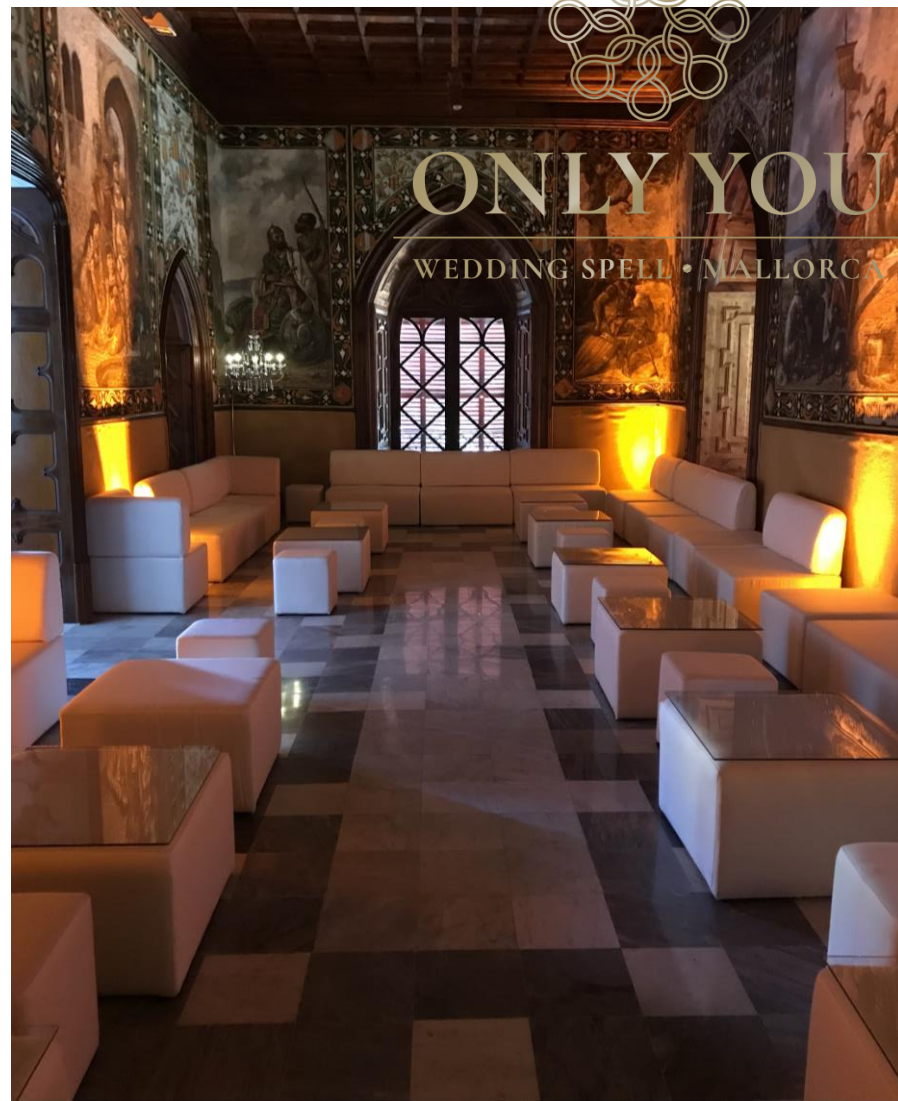

ONLY YOU

LOCATION N°: OY 004

TYPE: Castle

ZONE: South

CAPACITY: up to 250 Pax (100 Pax indoor)