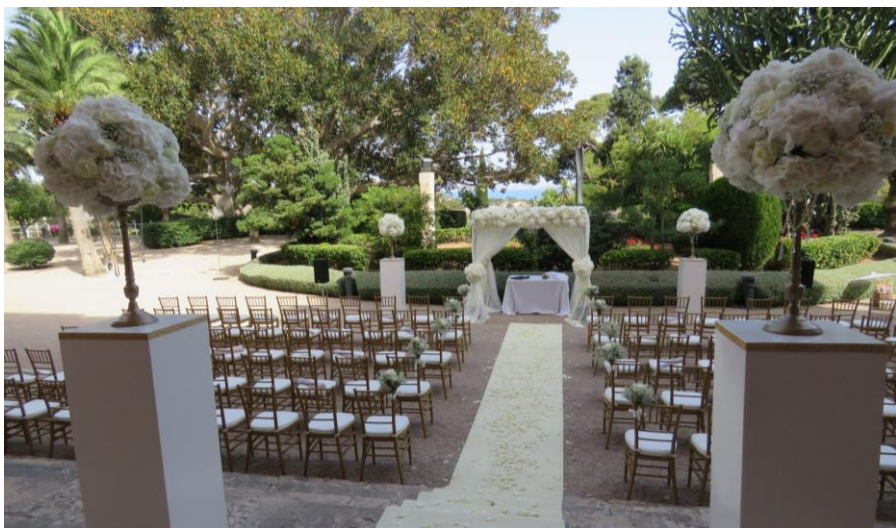

ONLY YOU

LOCATION N°: OY 004

TYPE: Castle

ZONE: South

CAPACITY: up to 250 Pax (100 Pax indoor)