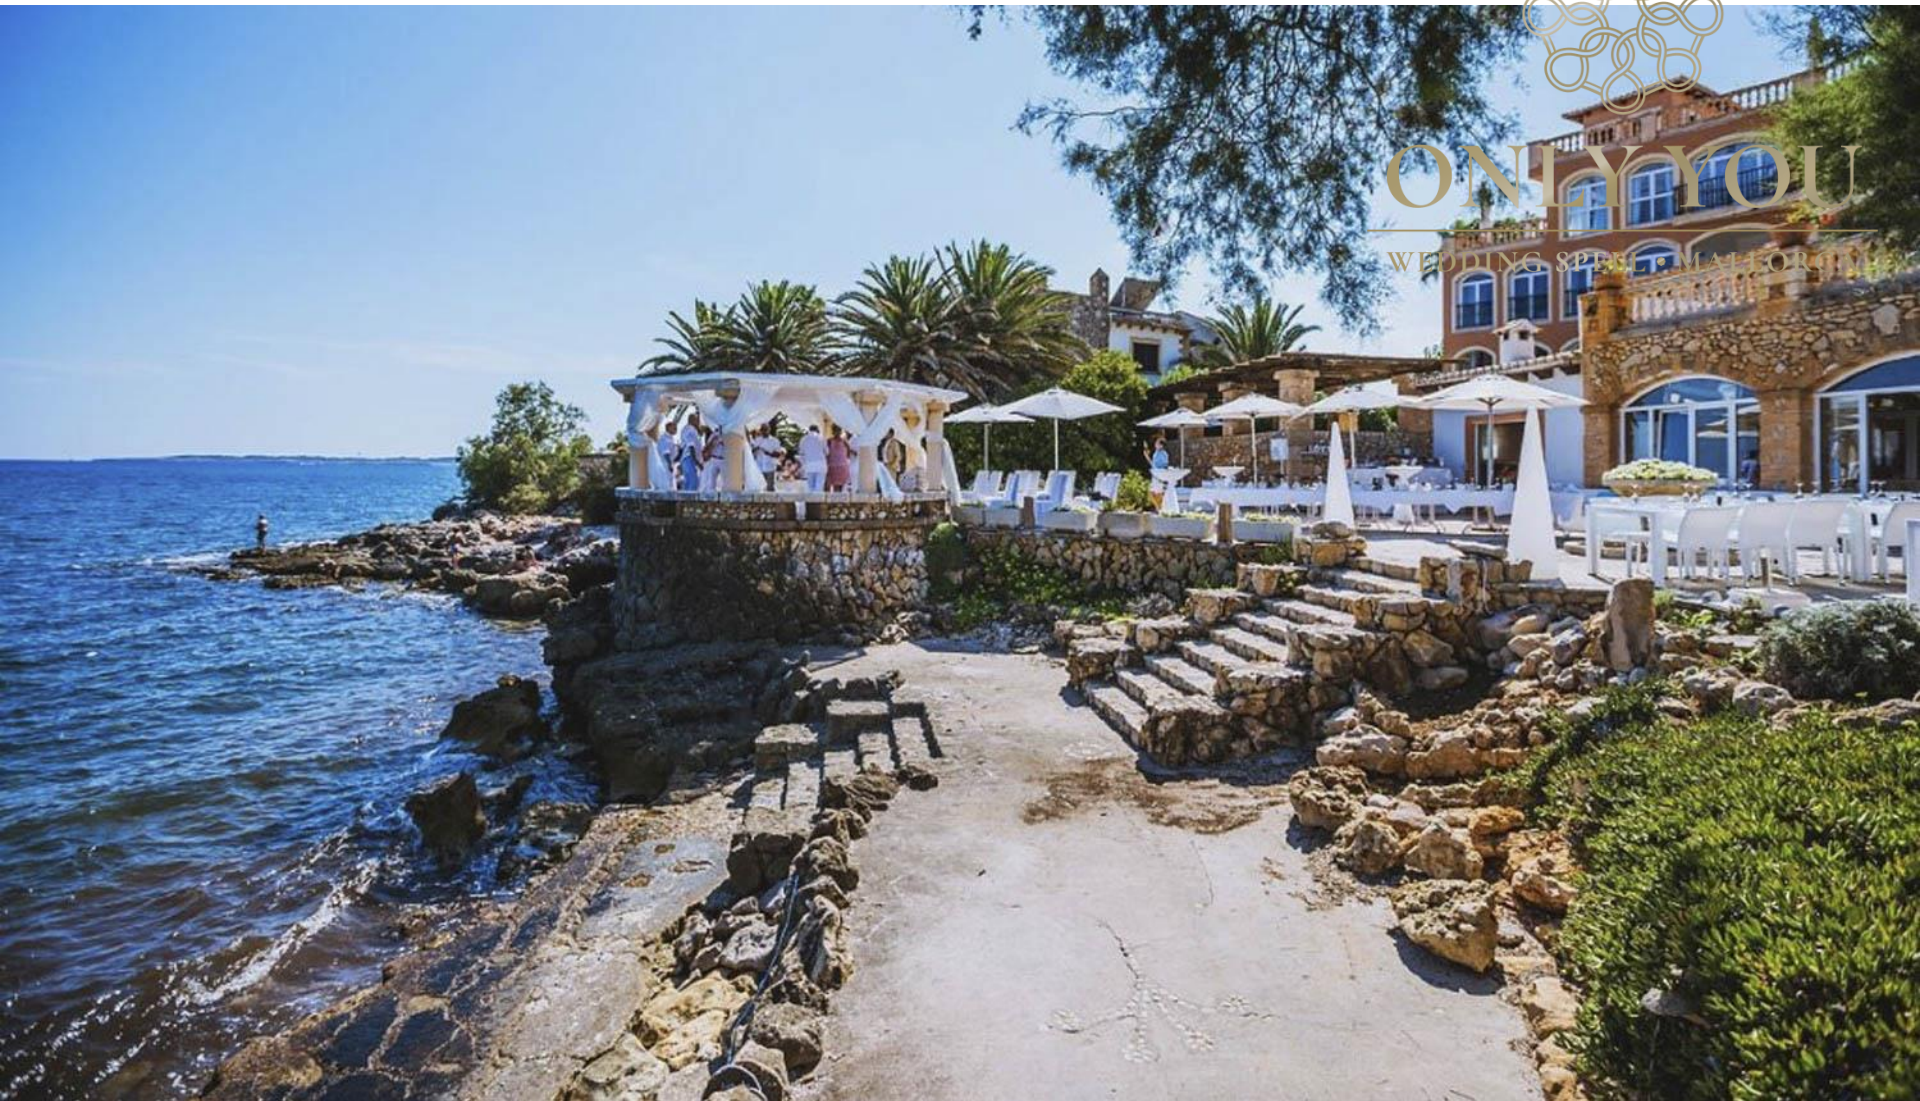

ONLY YOU
WEDDING SPACES • MAJÓRICA

ONLY  YOU

LOCATION N°: OY 042

TYPE: Restaurant

ZONE: East

CAPACITY: Outdoor up to 120 Pax

ONLY  YOU

LOCATION N°: OY 042

TYPE: Restaurant

ZONE: East

CAPACITY: Outdoor up to 120 Pax

ONLY  YOU

LOCATION N°: OY 042

TYPE: Restaurant

ZONE: East

CAPACITY: Outdoor up to 120 Pax

LOCATION N°: OY 042

ZONE: East

TYPE: Restaurant

CAPACITY: Outdoor up to 120 Pax

ONLY YOU

WEDDING SPELL • MALLORCA

ONLY  YOU

LOCATION N°: OY 042

ZONE: East

CAPACITY: Outdoor up to 120 Pax