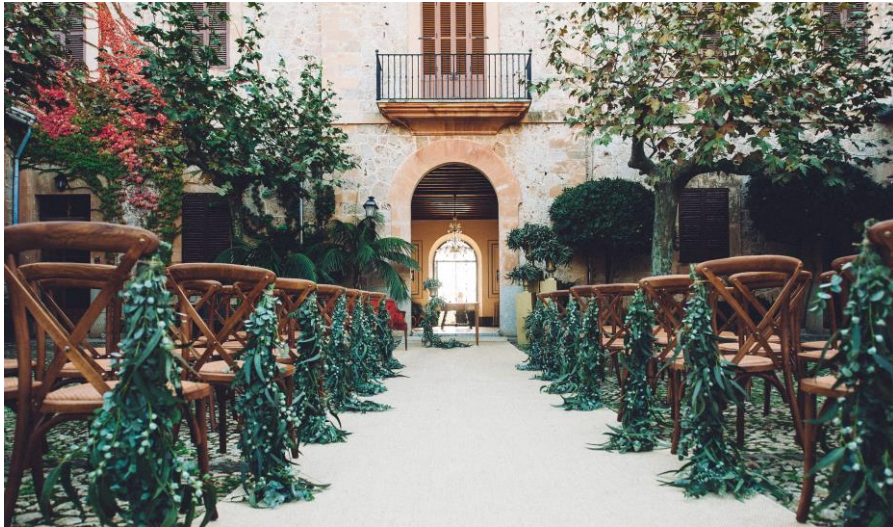

ZONE: West

CAPACITY: up to 125 Pax

ONLY  YOU

LOCATION N°: OY 011

TYPE: Finca

ZONE: West

CAPACITY: up to 125 Pax

ONLY YOU