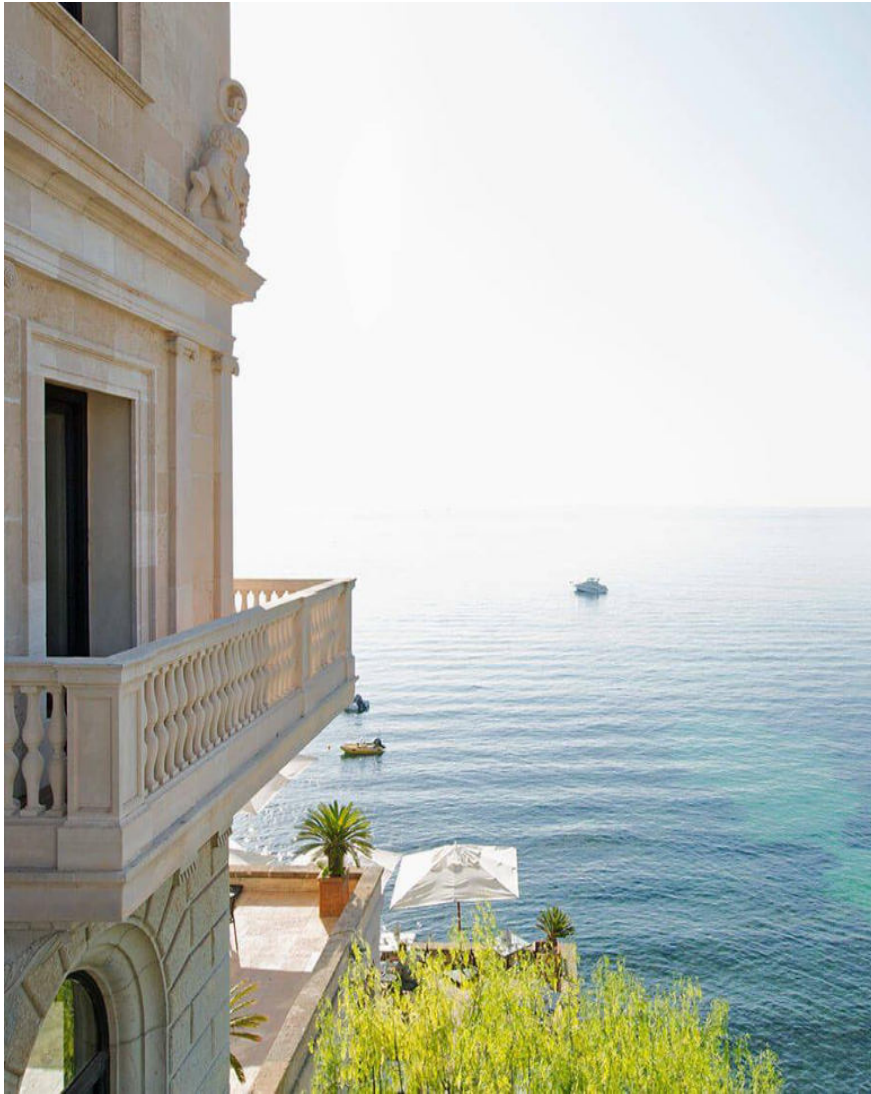

# ONLY YOU

WEDDING SPELL • MALLORCA

ONLY  YOU

LOCATION N°: OY 065

TYPE: Hotel

ZONE: Palma Area

CAPACITY: Outdoor / Indoor 30-200 Pax

ONLY  YOU