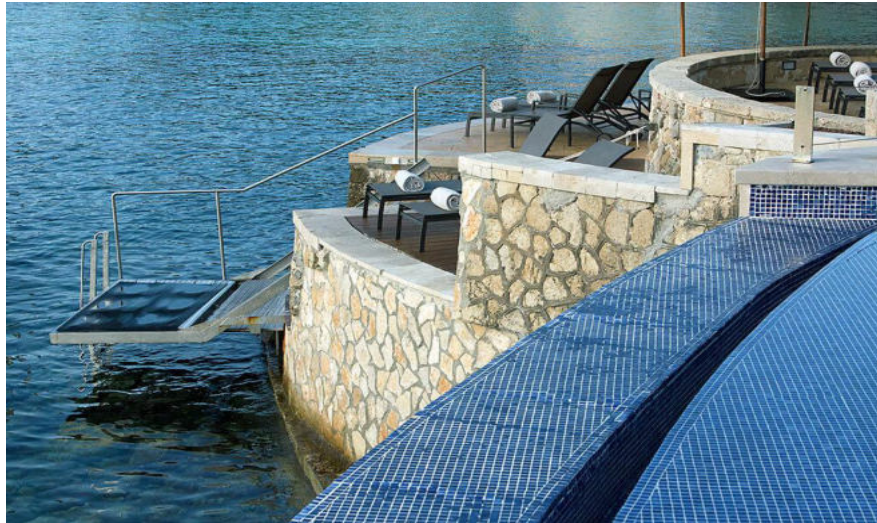

# ONLY YOU

WEDDING SPELL • MALLORCA

ONLY  YOU

LOCATION N°: OY 065

TYPE: Hotel

ZONE: Palma Area

CAPACITY: Outdoor / Indoor 30-200 Pax

ONLY  YOU

LOCATION N°: OY 065

TYPE: Hotel

ZONE: Palma Area

CAPACITY: Outdoor / Indoor 30-200 Pax

ONLY  YOU

LOCATION N°: OY 065

TYPE: Hotel

ZONE: Palma Area

CAPACITY: Outdoor / Indoor 30-200 Pax

ONLY  YOU

LOCATION N°: OY 065

TYPE: Hotel

ZONE: Palma Area

CAPACITY: Outdoor / Indoor 30-200 Pax

ONLY  YOU

LOCATION N°: OY 065

TYPE: Hotel

ZONE: Palma Area

CAPACITY: Outdoor / Indoor 30-200 Pax