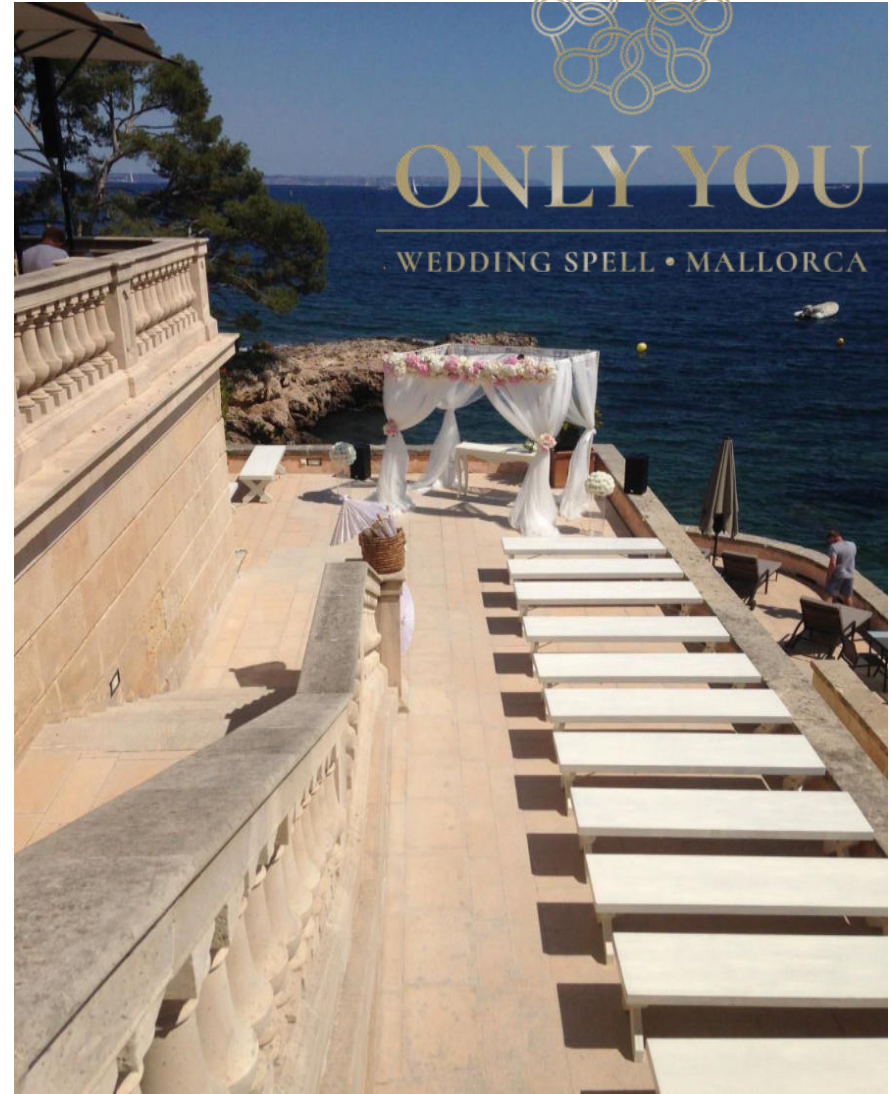

# ONLY YOU

WEDDING SPELL • MALLORCA

ONLY  YOU

LOCATION N°: OY 065

TYPE: Hotel

ZONE: Palma Area

CAPACITY: Outdoor / Indoor 30-200 Pax

ONLY  YOU