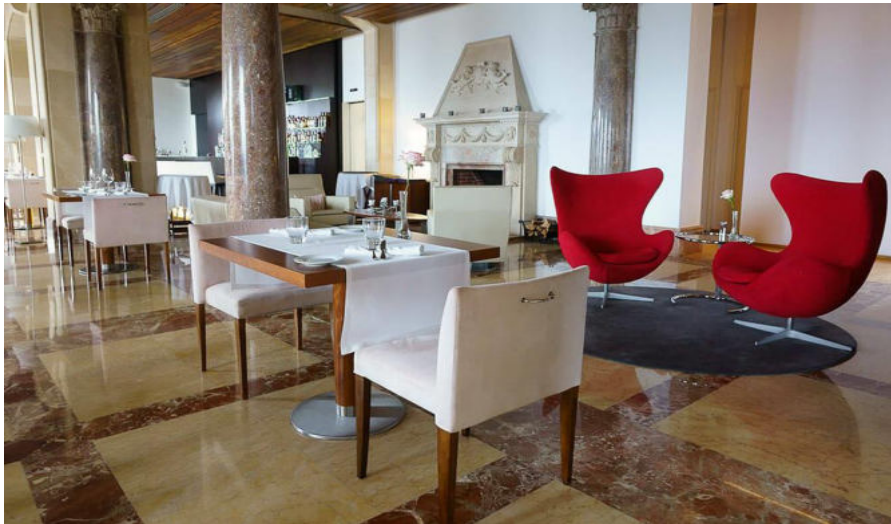

ONLY YOU

LOCATION N°: OY 065

TYPE: Hotel

ZONE: Palma Area

CAPACITY: Outdoor / Indoor 30-200 Pax