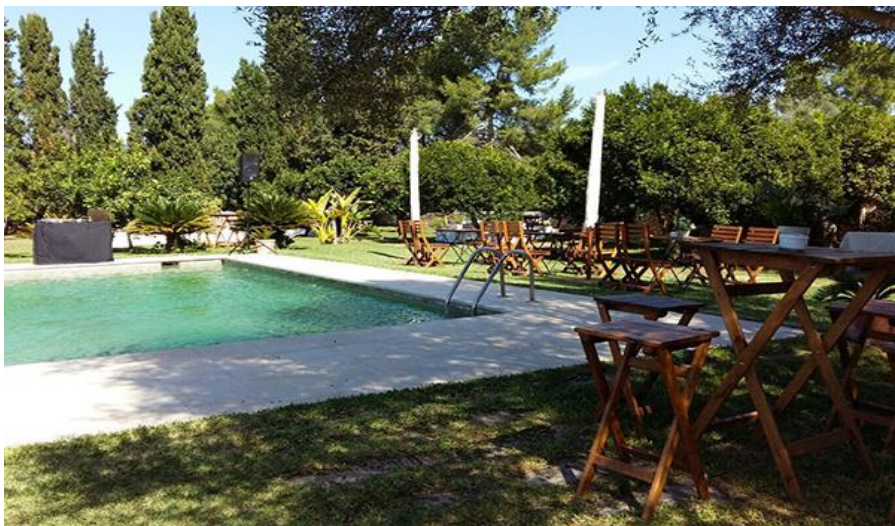

ONLY  YOU

LOCATION N°: OY 055

TYPE: Event-Finca

ZONE: Centre

CAPACITY: Outdoor 250 Pax / Indoor 180 Pax

ONLY  YOU

LOCATION N°: OY 055

TYPE: Event-Finca

ZONE: Centre

CAPACITY: Outdoor 250 Pax / Indoor 180 Pax

ONLY  YOU

LOCATION N°: OY 055

TYPE: Event-Finca

ZONE: Centre

CAPACITY: Outdoor 250 Pax / Indoor 180 Pax

ONLY YOU
WEDDING SPACE • MALLORCA

ZONE: Centre

CAPACITY: Outdoor 250 Pax / Indoor 180 Pax

ONLY YOU

WEDDING SPELL • MALLORCA

ONLY  YOU

LOCATION N°: OY 055

TYPE: Event-Finca

ZONE: Centre