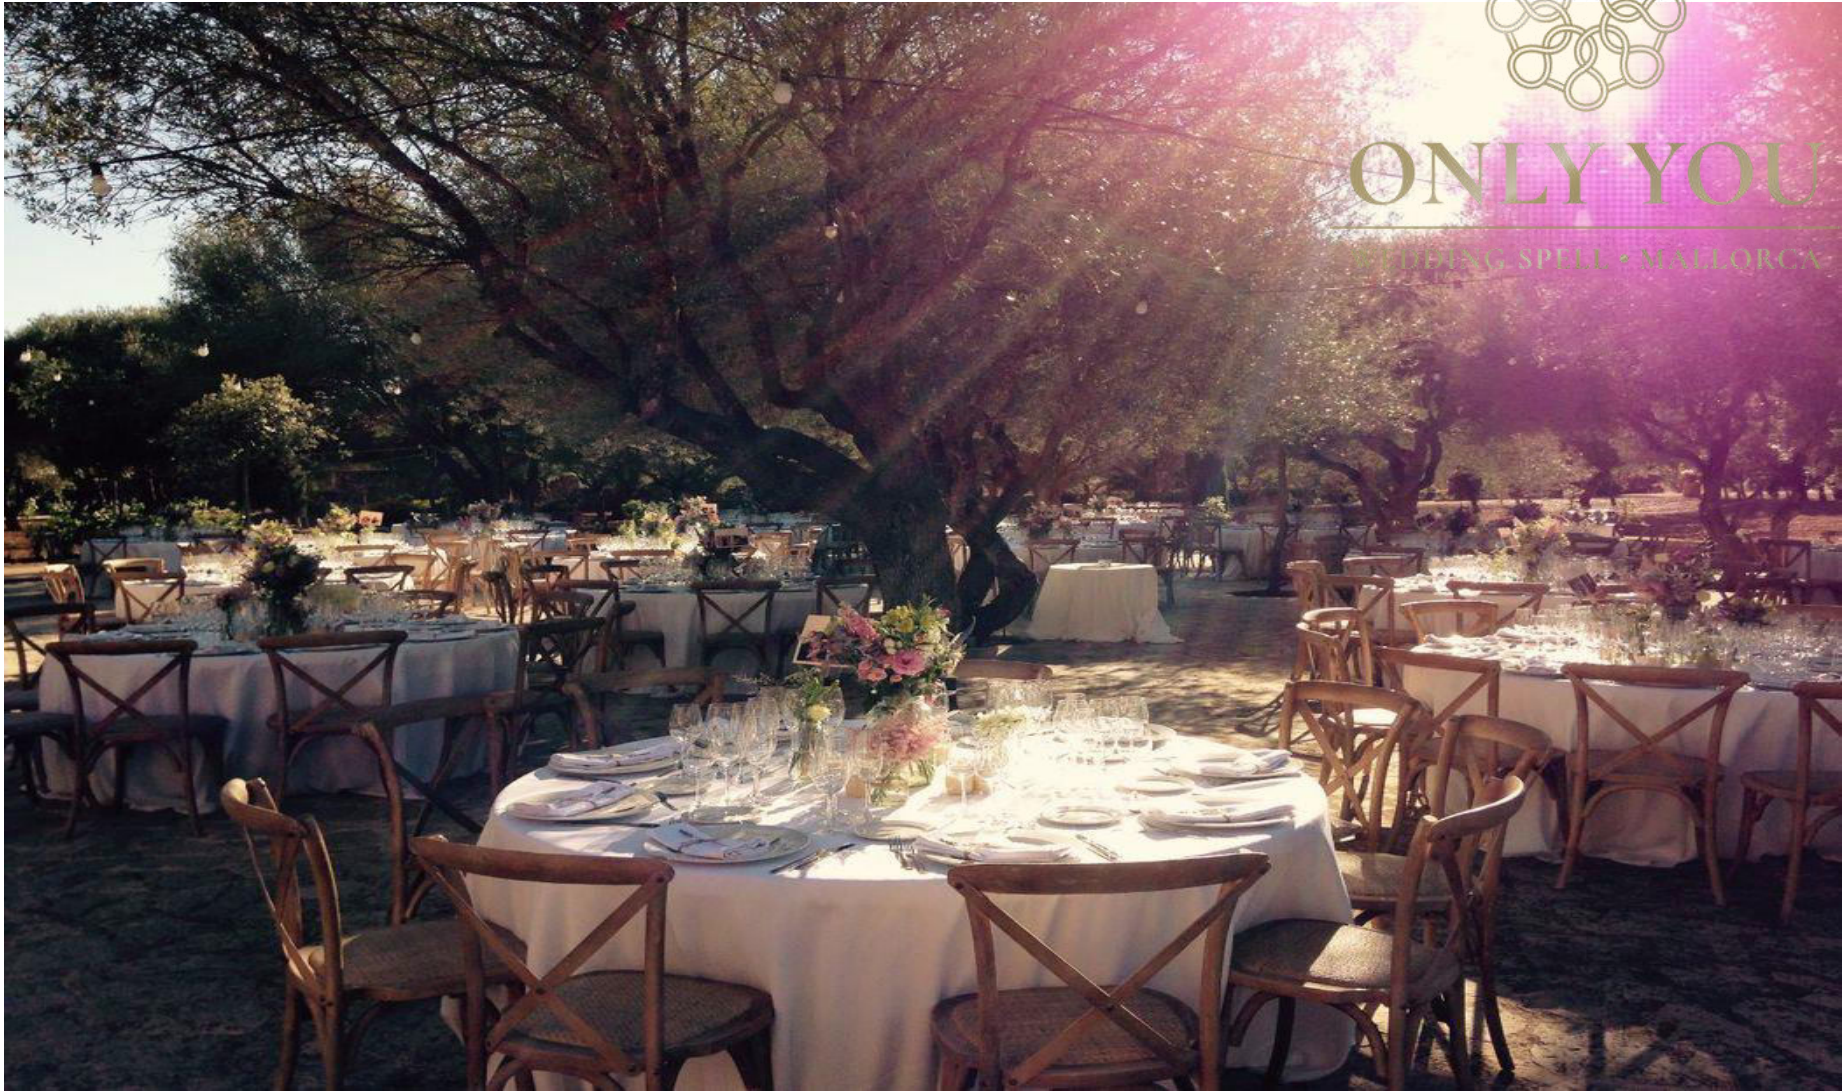

ONLY YOU

WEDDING SPELL • MALLORCA