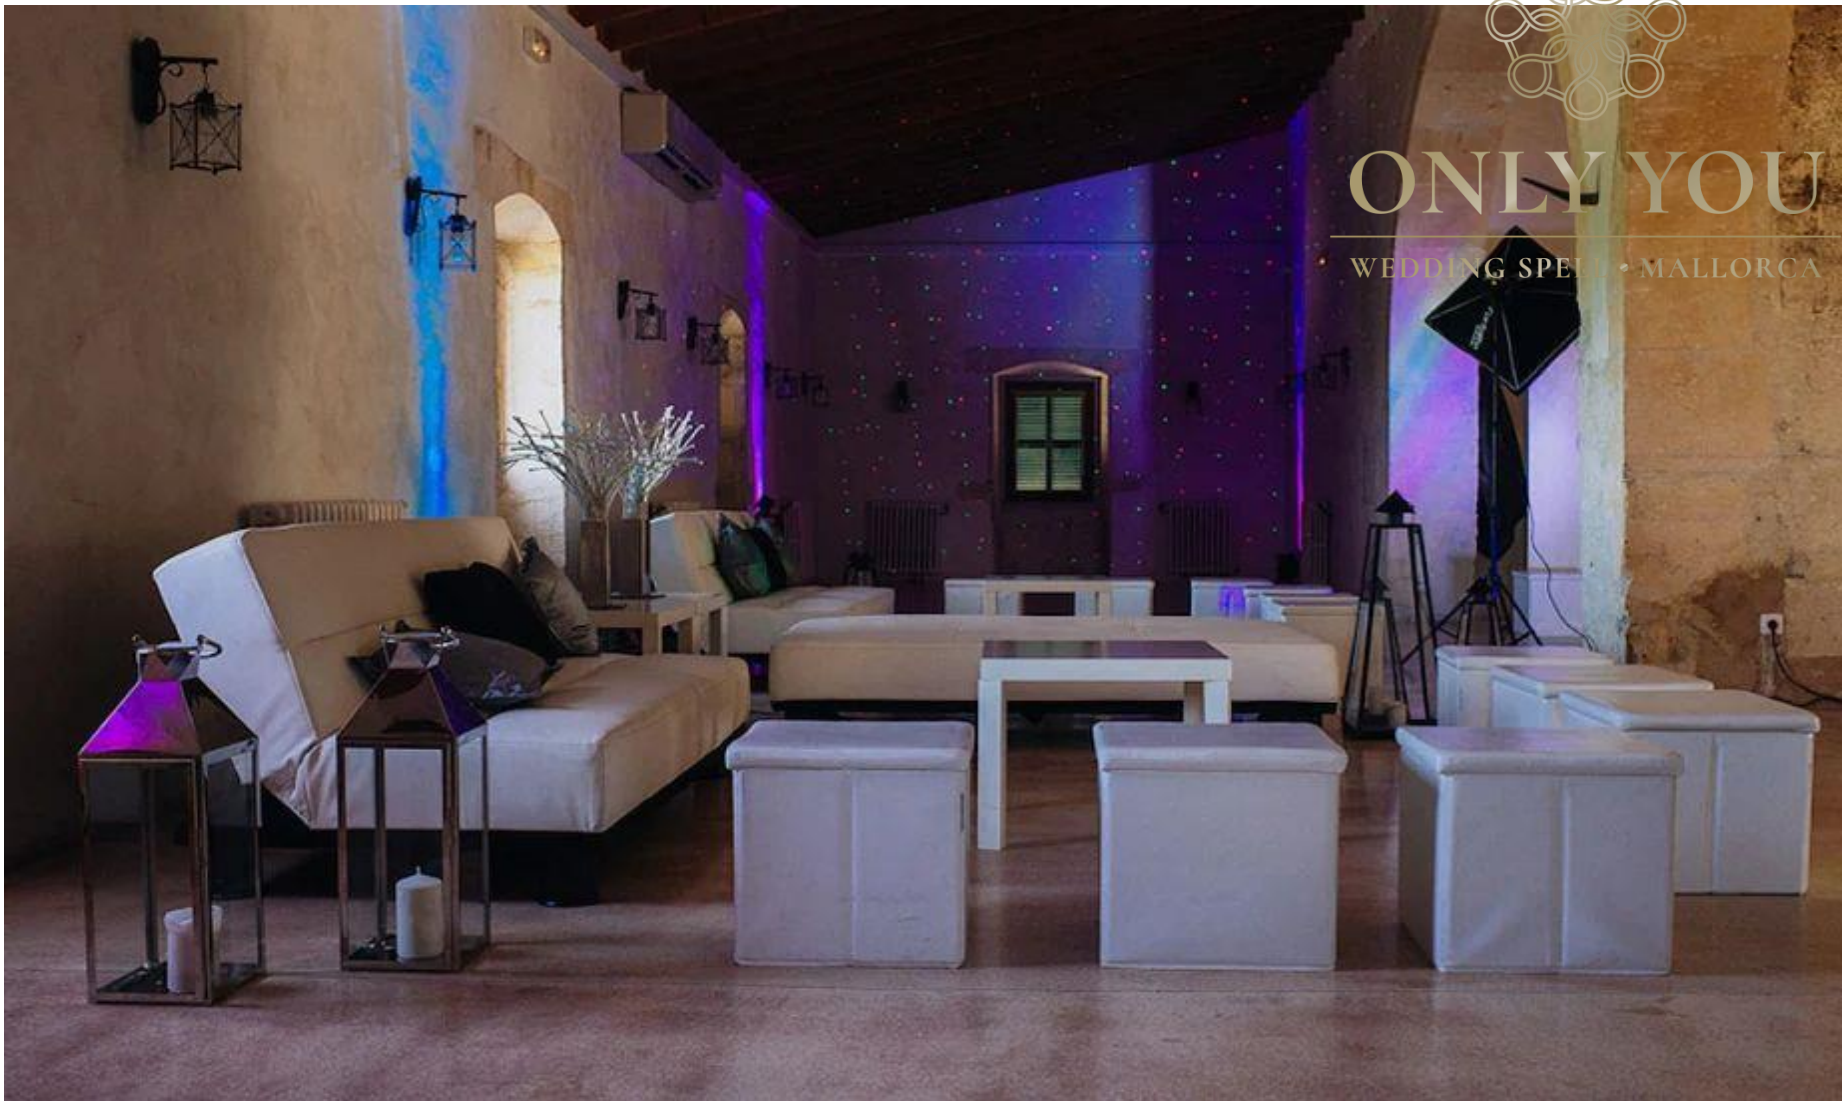

ONLY YOU

WEDDING SPECIAL • MALLORCA