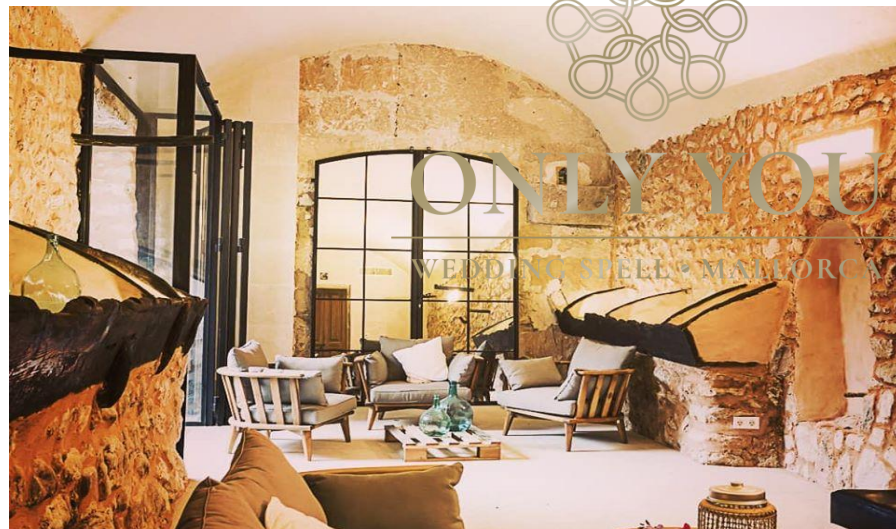

ONLY YOU

LOCATION N°: OY 033

TYPE: Event-Finca

ZONE: South West

CAPACITY: Outdoor up to 120 Pax / Indoor 80