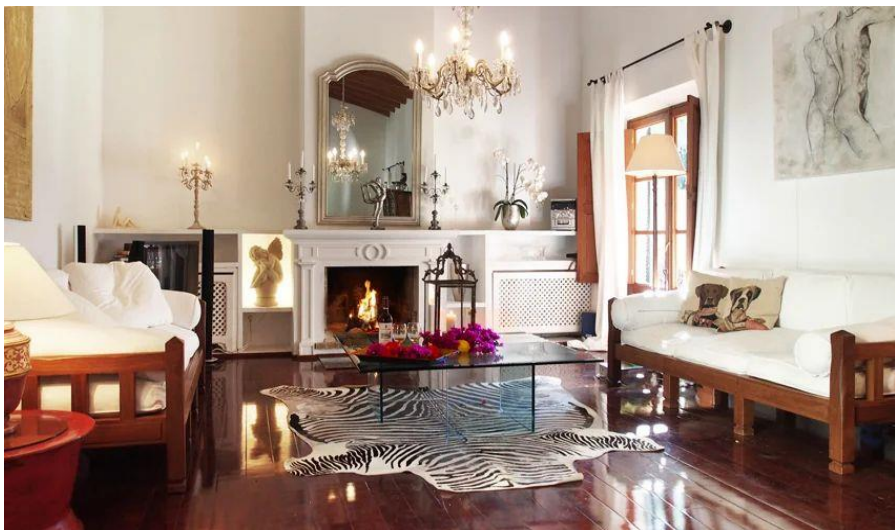

ONLY YOU

LOCATION N°: OY 129

TYPE: Finca

ZONE: Island Centre

CAPACITY: Outdoor up to 150 Pax